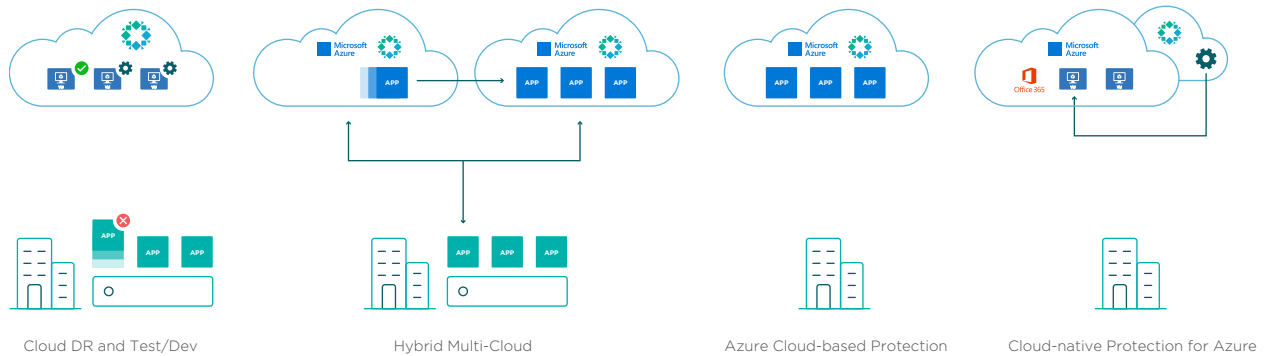

AZURE SOLUTIONS

Whether it's on-prem or in Azure, Rubrik powers on apps for recovery, search, analytics, and test/dev. Deploy Rubrik on-prem via plug-and-play appliances or as software. Replicate your on-prem apps and data to Azure. Quickly spin up apps in Azure as a cost effective DR solution or for test/dev. Modernize backup and recovery with tight integration with Azure APIs for native protection, incremental snapshots and automated lifecycle management.

RUBRIK AND MICROSOFT CUSTOMERS

CLOUDITALIA®

DAVIES

ENVIRONMENT SUPPORT

Managed Environments

- **Virtualization:** VMware vSphere 5.1, 5.5, 6.0, 6.5 (VMs can run all operating systems and applications supported by VMware), Microsoft Hyper-V 2008R2+ (via connectors), 2016+ (native support using WMI and RCT), Nutanix AHV 5.1+
- **Storage Protocols:** NFS, iSCSI, and internal/external local storage devices supported by AHV, ESXi, and Hyper-V
- **Network Attached Storage (NAS):** SMB and NFS supported
- **Pure Storage:** All Purity FlashArray OE running 4.0 or higher

OS & Applications

- Physical/Virtualized Linux RHEL 5/6/7, CentOS 5/6/7, Oracle Linux 5/6/7, Debian Linux 8+, SUSE 11 SP4
- Physical/Virtualized Windows 2008 R2, Windows 2012 and 2012 R2, Windows 2016
- Physical/Virtualized Microsoft SQL Server 2008/2008 R2/2012/2014/2016 running on Windows 2008 R2/2012/2012 R2/2016

- Oracle Database 12c R1(12.1.0), 11g R2 (11.2.0), and 10g R2 - ASM & RAC Supported
- Application-aware backup and recovery is available through Microsoft VSS integration for Microsoft Windows 2012/2008 R2, Microsoft Exchange Server 2010/2013, Microsoft SharePoint 2013, Microsoft SQL Server 2008/2008 R2/2012/2014, Microsoft Active Directory in Windows Server 2012/2008 R2

Archival Locations

- **Public Cloud:** Amazon Web Services S3, S3-IA, S3-RRS and Glacier; Microsoft Azure Blob Storage LRS, ZRS and GRS; Google Cloud Platform Nearline, Coldline, Multi-Regional and Regional. Includes support for Government Cloud Options in AWS and Azure.
- **Private Cloud (S3 Object Store):** Basho Riak, Cleversafe, Cloudian, EMC ECS, Hitachi Content Platform, IJU GIO, Red Hat Ceph, Scality
- **NFS:** Any NFS v3 Compliant Target
- **Tape:** All Major Tape Vendors (support via QStar)

Global HQ

1001 Page Mill Rd., Building 2
Palo Alto, CA 94304
United States

1-844-4RUBRIK
inquiries@rubrik.com
www.rubrik.com

Rubrik, the Multi-Cloud Data Control™ Company, enables enterprises to maximize value from data that is increasingly fragmented across data centers and clouds. Rubrik delivers a single, policy-driven platform for data recovery, governance, compliance, and cloud mobility. For more information, visit www.rubrik.com and follow [@rubrikinc](https://twitter.com/rubrikinc) on Twitter. © 2020 Rubrik. Rubrik is a registered trademark of Rubrik, Inc. Other marks may be trademarks of their respective owners.